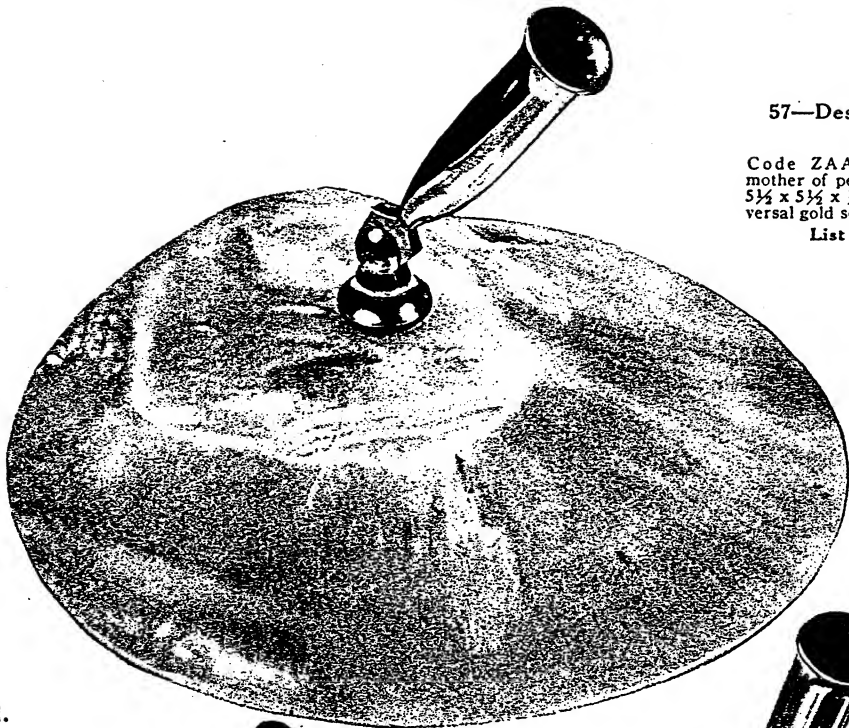

52—Desk Stand.

57—Desk Stand.